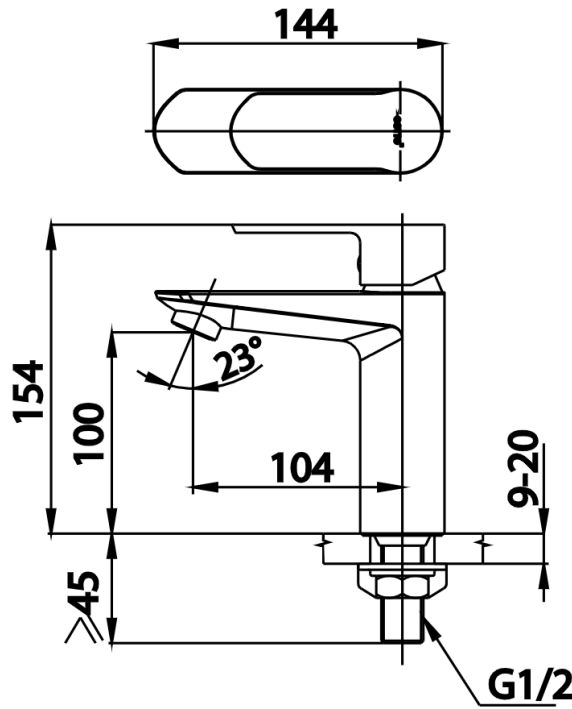

Brand : COTTO, Thailand  
Name : WALTZ basin tap  
Item Code : CT1176A

Designer :  
Color / Finish: Chrome  
Dimensions : 144 x 154 mm

Product info:  
• Basin Tap (cold only)

Unit : m.m.

**BASIN FAUCET**  
**CT1176A**